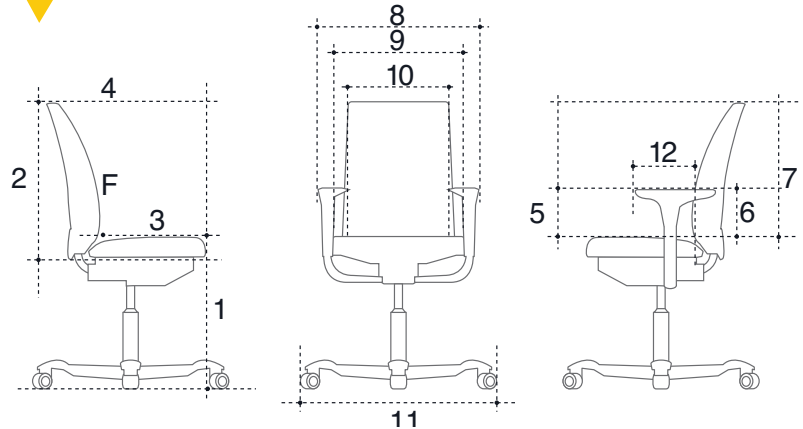

## DIMENSION NOTES

All dimensions in mm

Measurements are not absolute, small variations exist from chair to chair

- (F) (3) measured with backrest vertical, i.e. no change in seat depth as backrest is moved up and down
- (10) backrest width measured at widest point
- (7) (6) measured from the centre part of the seat in a horizontal position

### DIMENSIONS

### KODA CHAIR

Seat height	465-600
Seat depth from lumbar F with seat slide (3)	425-480
Seat depth overall (4)	475
Seat slide adjustment range	55
Seat width overall (8)	480
Armrest height above seat (5)	160-260
Width between armrests (9)	480-520
Armrests depth from F (12)	215
Height of backrest overall (2)	580
Height of backrest above seat (7)	580-660
Height of forward-most point of backrest F (6)	200-280
Back height adjustment range	80
Width of backrest (10)	470